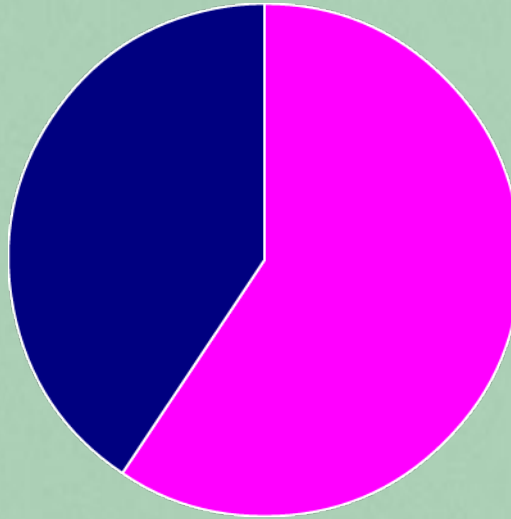

# Cyber Bulling

Girls are more likely to be Cyber Bullied than boys.

Girl 36%  
Boys 26%

Girls-Pink  
Boys-Dark blue

Twitter 23.8%  
My space 17.7%  
Facebook 92.6%  
Instant Messenger 15.2%

By: Sarah Grant