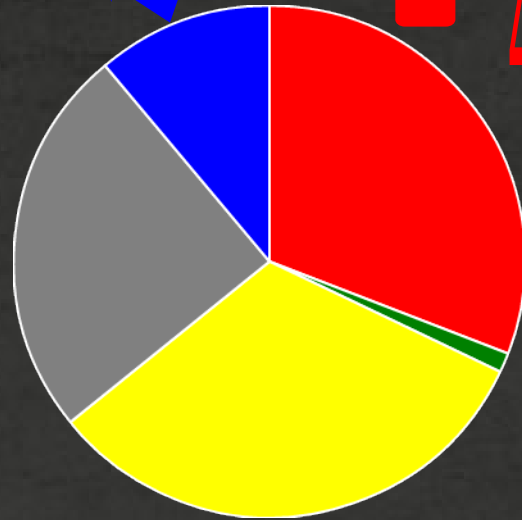

Cyber Bullying

Passwords

9% has 10 characters!

25% of top 20 most commonly used passwords that are first names!

20% has 8 characters!

1% has 13 characters!

26% has 6 characters

by Justin Earle